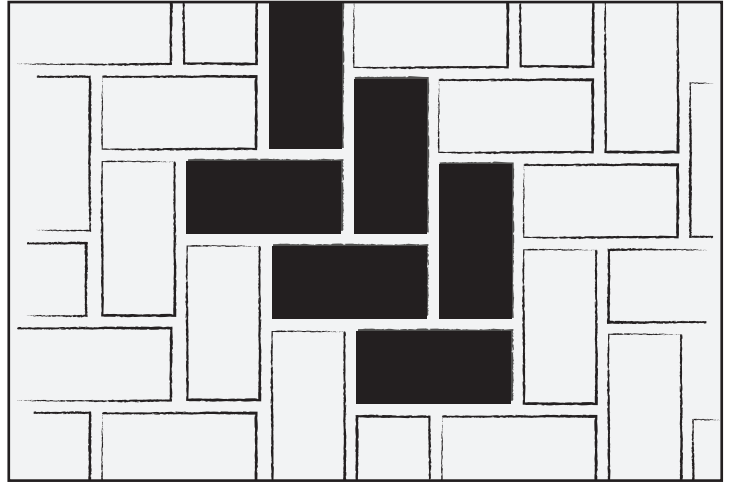

OLD YORK™ PAVER

Running Bond

90° Herringbone

Basket Weave

Modified Basket Weave