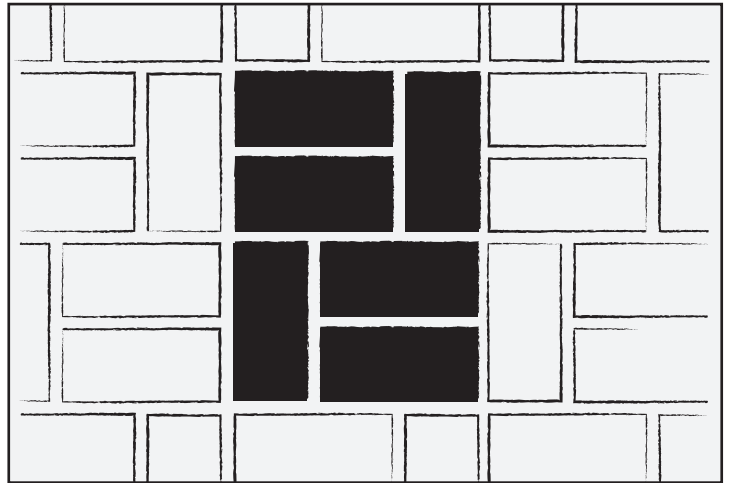

OLD YORK™ PAVER

Running Bond

90° Herringbone

Basket Weave

Modified Basket Weave